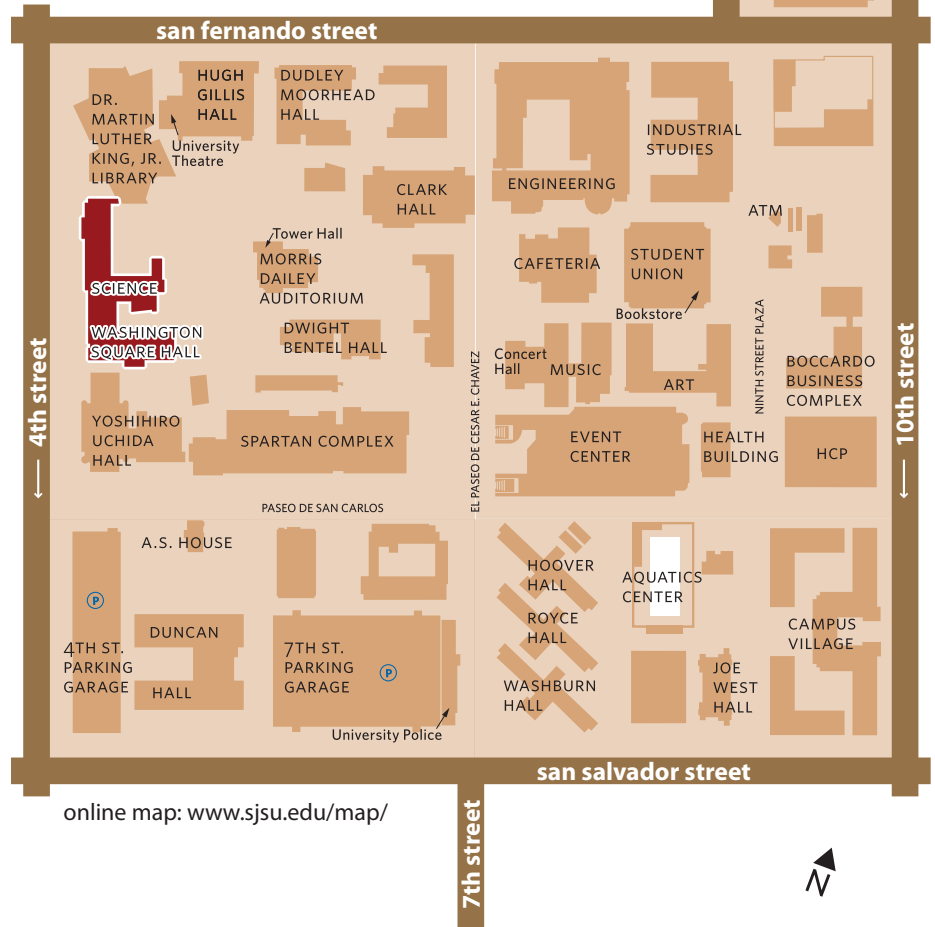

San José State University main campus

STUDENT SERVICES CENTER
10TH ST. PARKING GARAGE

online map: www.sjsu.edu/map/

Driving Directions

From I-280 Highway:

- Exit 7th Street.
- Head North along 7th Street until it dead ends at the parking garage.

Main Parking

The primary parking garage is located at the 7th street garage. Additional structures are along 4th and 10th Streets. All day parking pass is \$8.

Downtown Parking

Downtown visitors can park nearby at the San Fernando and 4th Street garage, located across the street of the Martin Luther King, Jr. Library. Parking on Saturday is \$5.